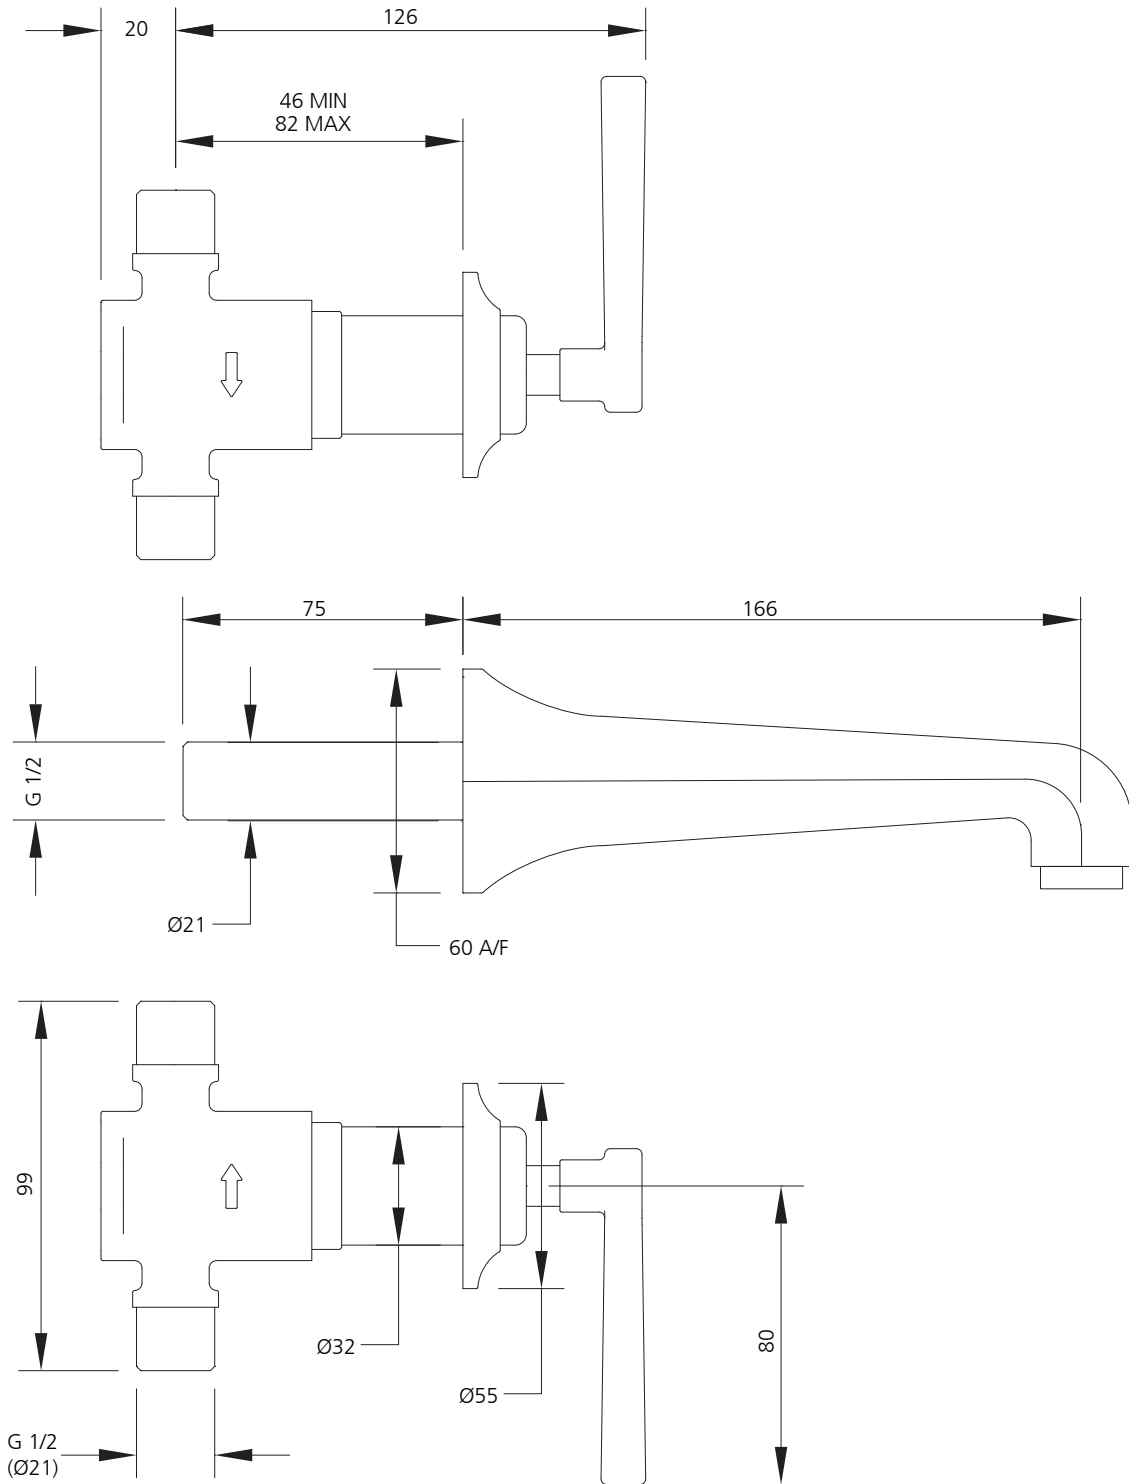

LEFROY BROOKS

IBROC HOUSE ESSEX ROAD
HODDESDON HERTS EN11 OQS UK
T: +44 (0)1992 708 316 F: +44 (0)1992 708 317

ML-1200

MACKINTOSH LEVER WALL MOUNTED
THREE HOLE BASIN MIXER

DIMENSIONAL DATA SHEET

DATE: 30 July 2010

ISSUE: 021 A

©COPYRIGHT 2010. CHRISTO LEFROY BROOKS. ALL RIGHTS RESERVED.

DIMENSIONS IN MILLIMETRES

WHILST EVERY EFFORT IS MADE TO ENSURE THE ACCURACY OF THESE DATA SHEETS THEY ARE SUBJECT TO CHANGE WITHOUT NOTICE AS PART OF THE COMPANY'S PRODUCT DEVELOPMENT PROCESS