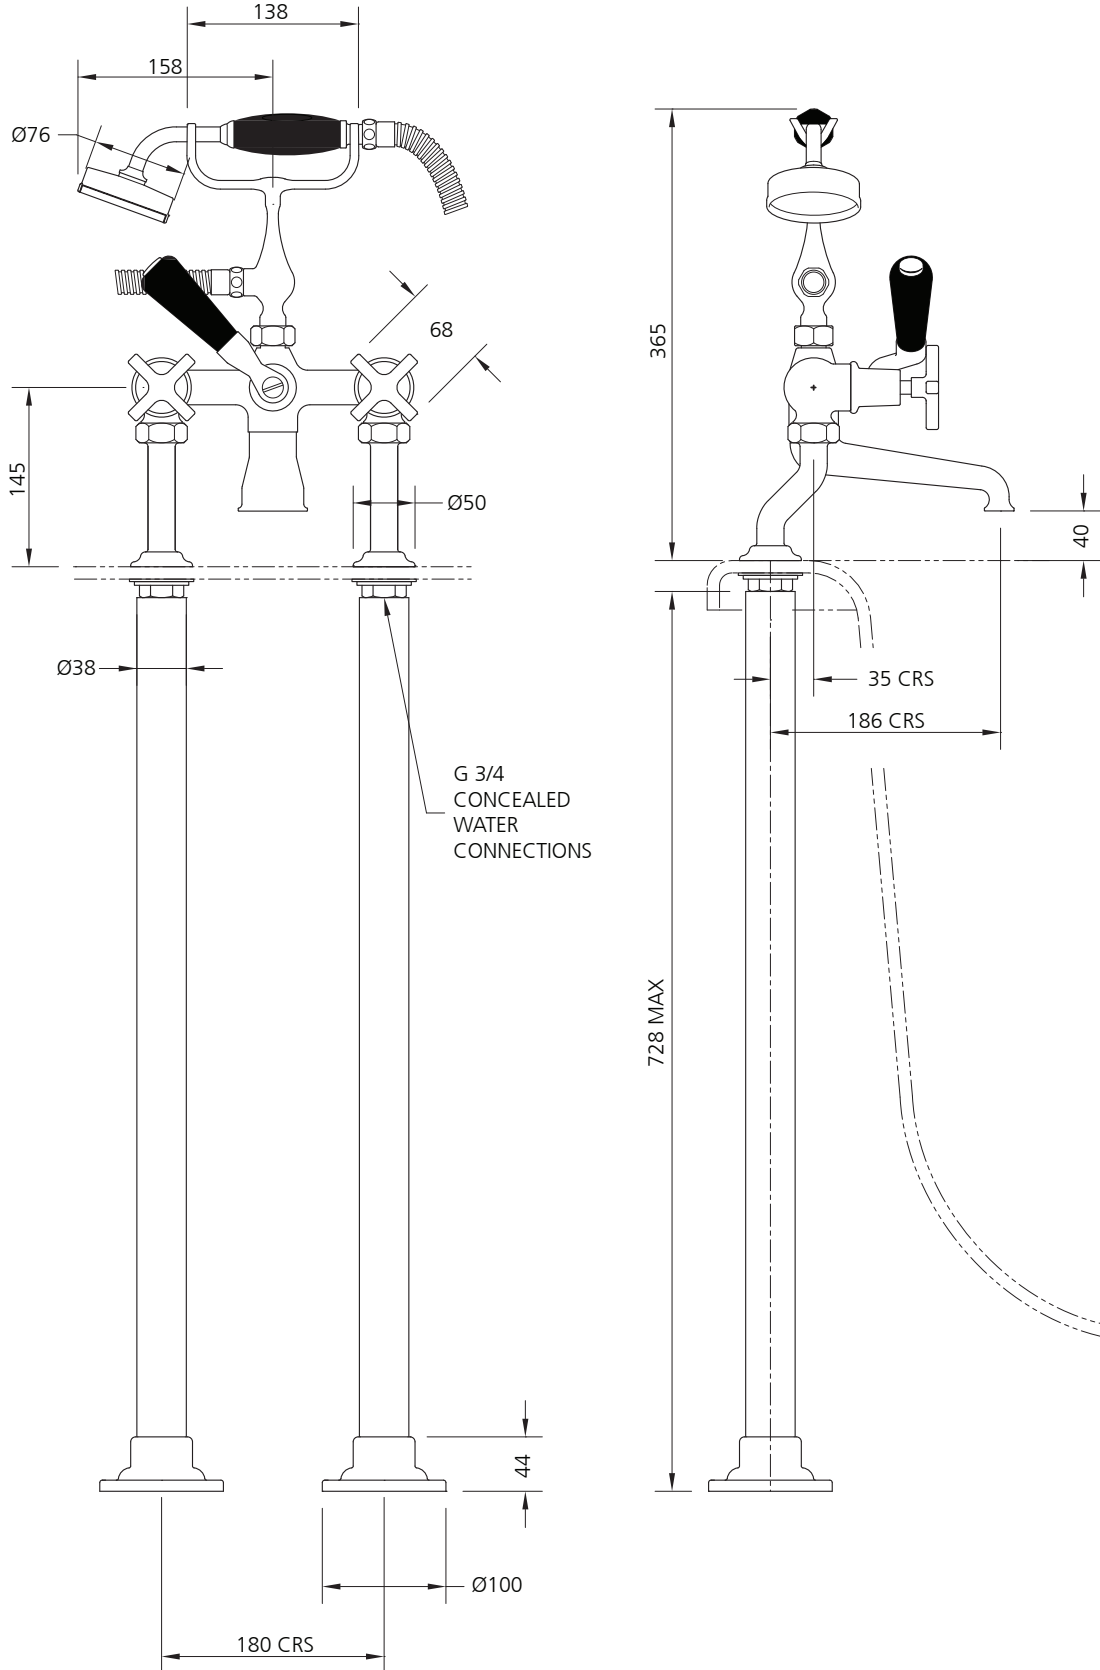

## MH-1145

MACKINTOSH BATH SHOWER MIXER (3/4")  
STANDPIPE SLEEVES WITH ADJUSTABLE BASEPLATES  
FOR RIM MOUNTING

### DIMENSIONAL DATA SHEET

DATE: 29 July 2010

ISSUE: 058 B

©COPYRIGHT 2010. CHRISTO LEFROY BROOKS. ALL RIGHTS RESERVED.

DIMENSIONS IN MILLIMETRES

WHILST EVERY EFFORT IS MADE TO ENSURE THE ACCURACY OF THESE DATA SHEETS THEY ARE SUBJECT TO CHANGE WITHOUT NOTICE AS PART OF THE COMPANY'S PRODUCT DEVELOPMENT PROCESS