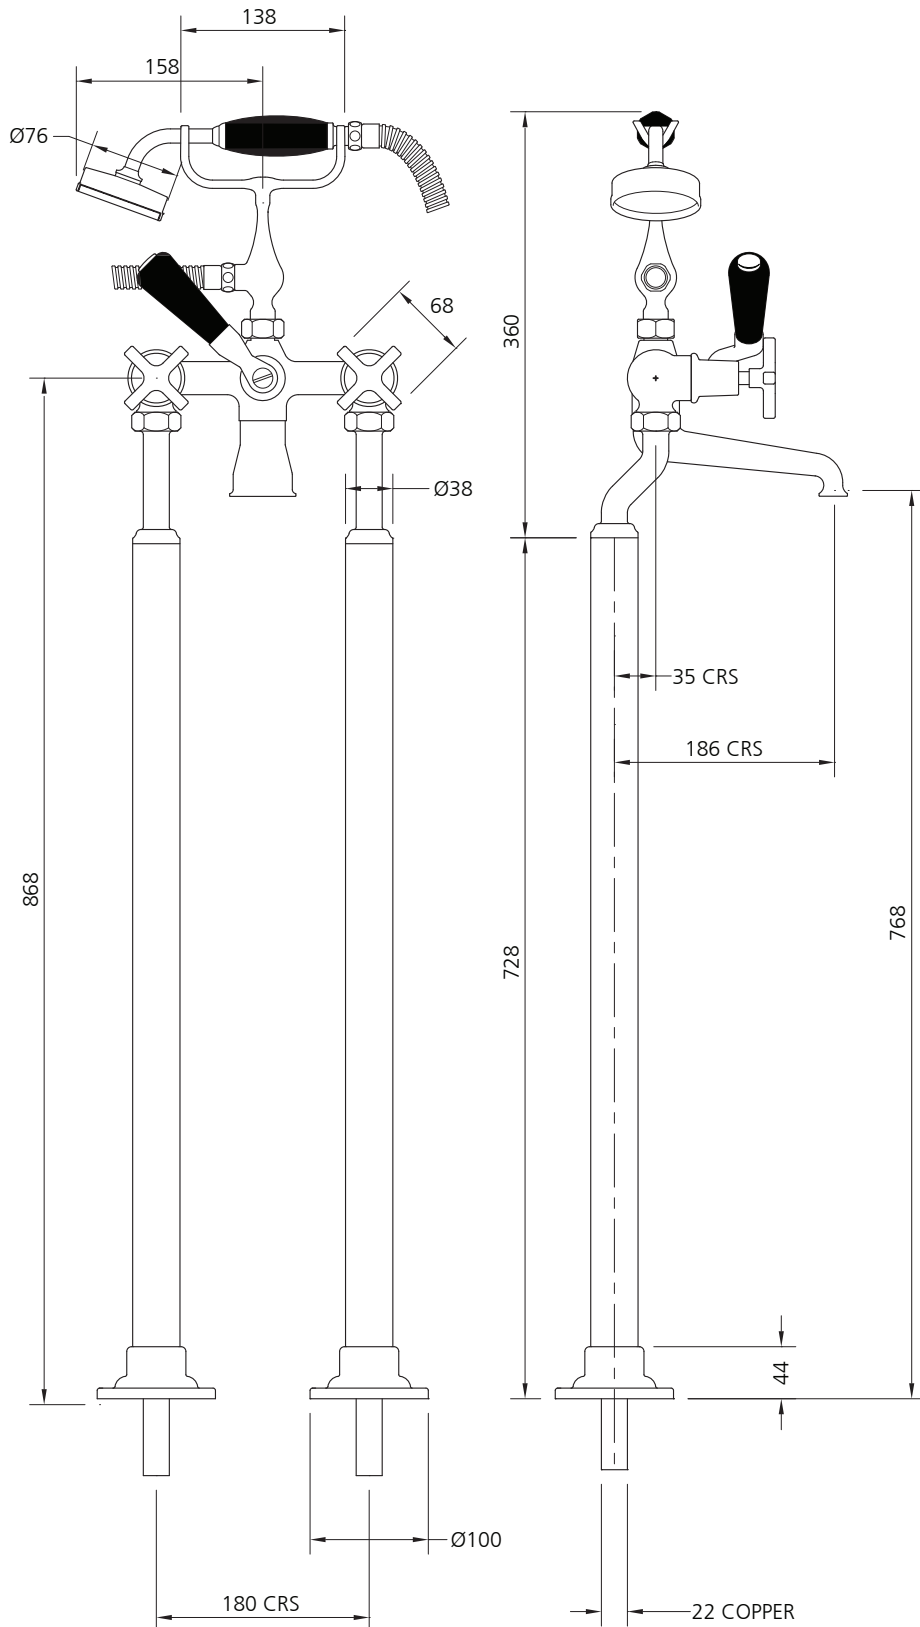

## MH-1144

MACKINTOSH BATH SHOWER MIXER (3/4")  
WITH STANDPIPES  
(ALSO AVAILABLE WITH EXTENDED LEGS LB-2119)

### DIMENSIONAL DATA SHEET

DATE: 20 April 2010

ISSUE: 058 B

©COPYRIGHT 2010. CHRISTO LEFROY BROOKS. ALL RIGHTS RESERVED.

DIMENSIONS IN MILLIMETRES

WHILST EVERY EFFORT IS MADE TO ENSURE THE ACCURACY OF THESE DATA SHEETS THEY ARE SUBJECT TO CHANGE WITHOUT NOTICE AS PART OF THE COMPANY'S PRODUCT DEVELOPMENT PROCESS