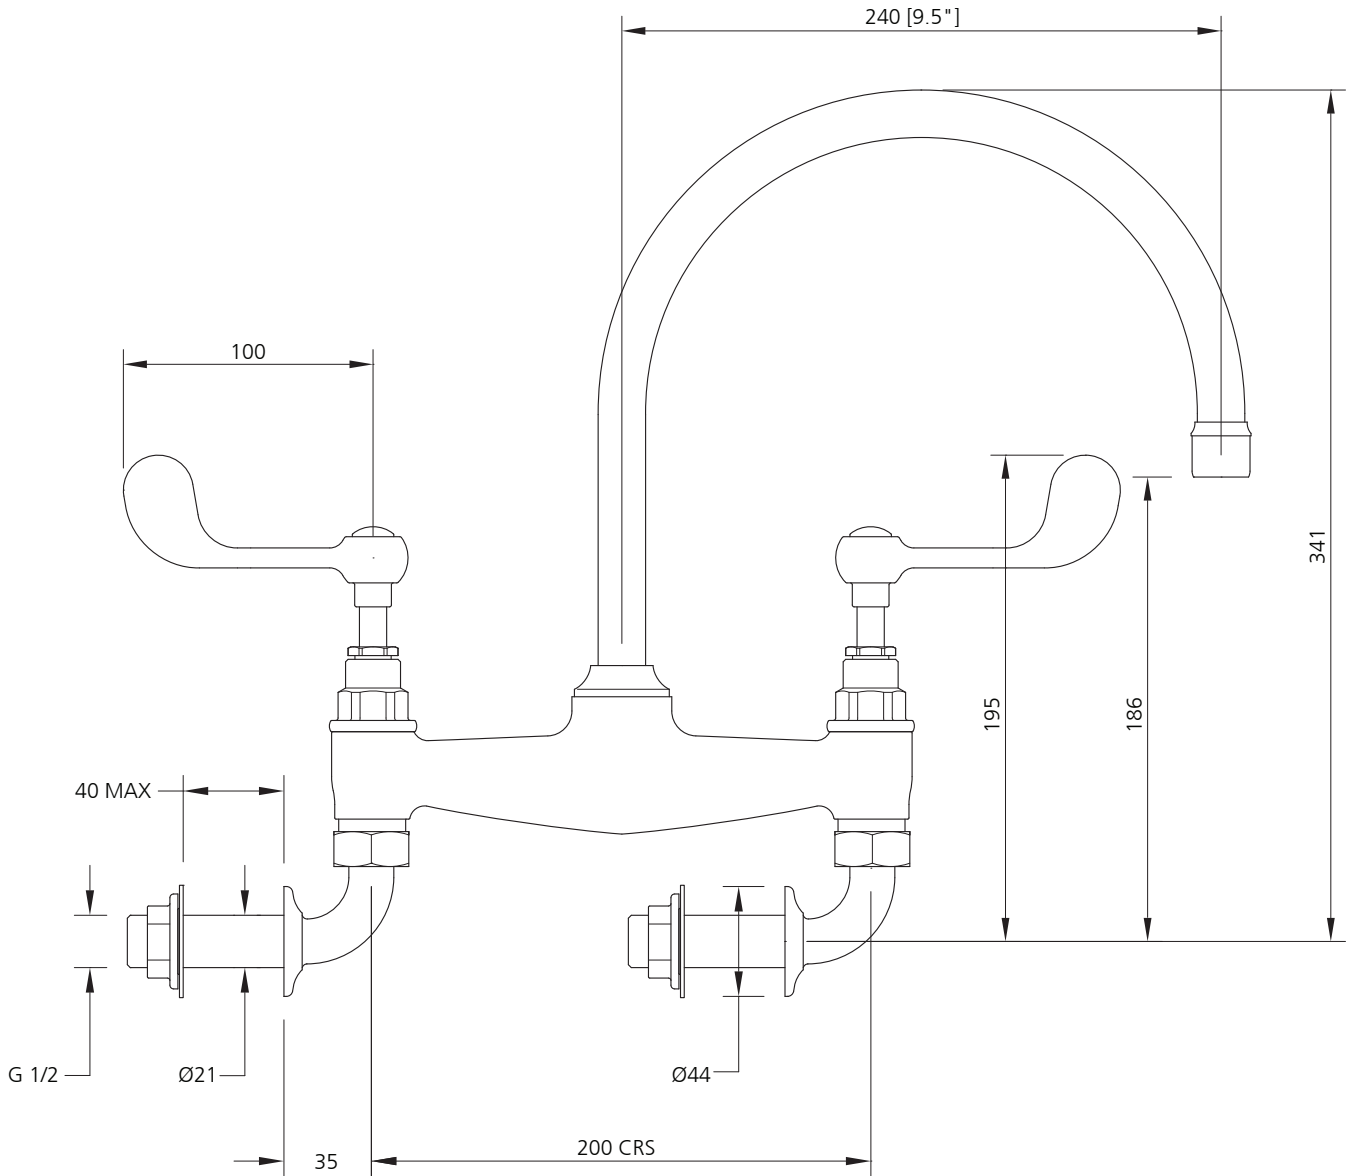

**LEFROY BROOKS**

IBROC HOUSE ESSEX ROAD  
HODDESDON HERTS EN11 0QS UK  
T: +44 (0)1992 708 316 F: +44 (0)1992 708 317

**CL-1518**

CONNAUGHT LEVER KITCHEN BRIDGE MIXER  
WALL MOUNTED

DIMENSIONAL DATA SHEET

DATE: 24 May 2010

ISSUE: 027 A

©COPYRIGHT 2010. CHRISTO LEFROY BROOKS. ALL RIGHTS RESERVED.

DIMENSIONS IN MILLIMETRES

WHILST EVERY EFFORT IS MADE TO ENSURE THE ACCURACY OF THESE DATA SHEETS THEY ARE SUBJECT TO CHANGE WITHOUT NOTICE AS PART OF THE COMPANY'S PRODUCT DEVELOPMENT PROCESS