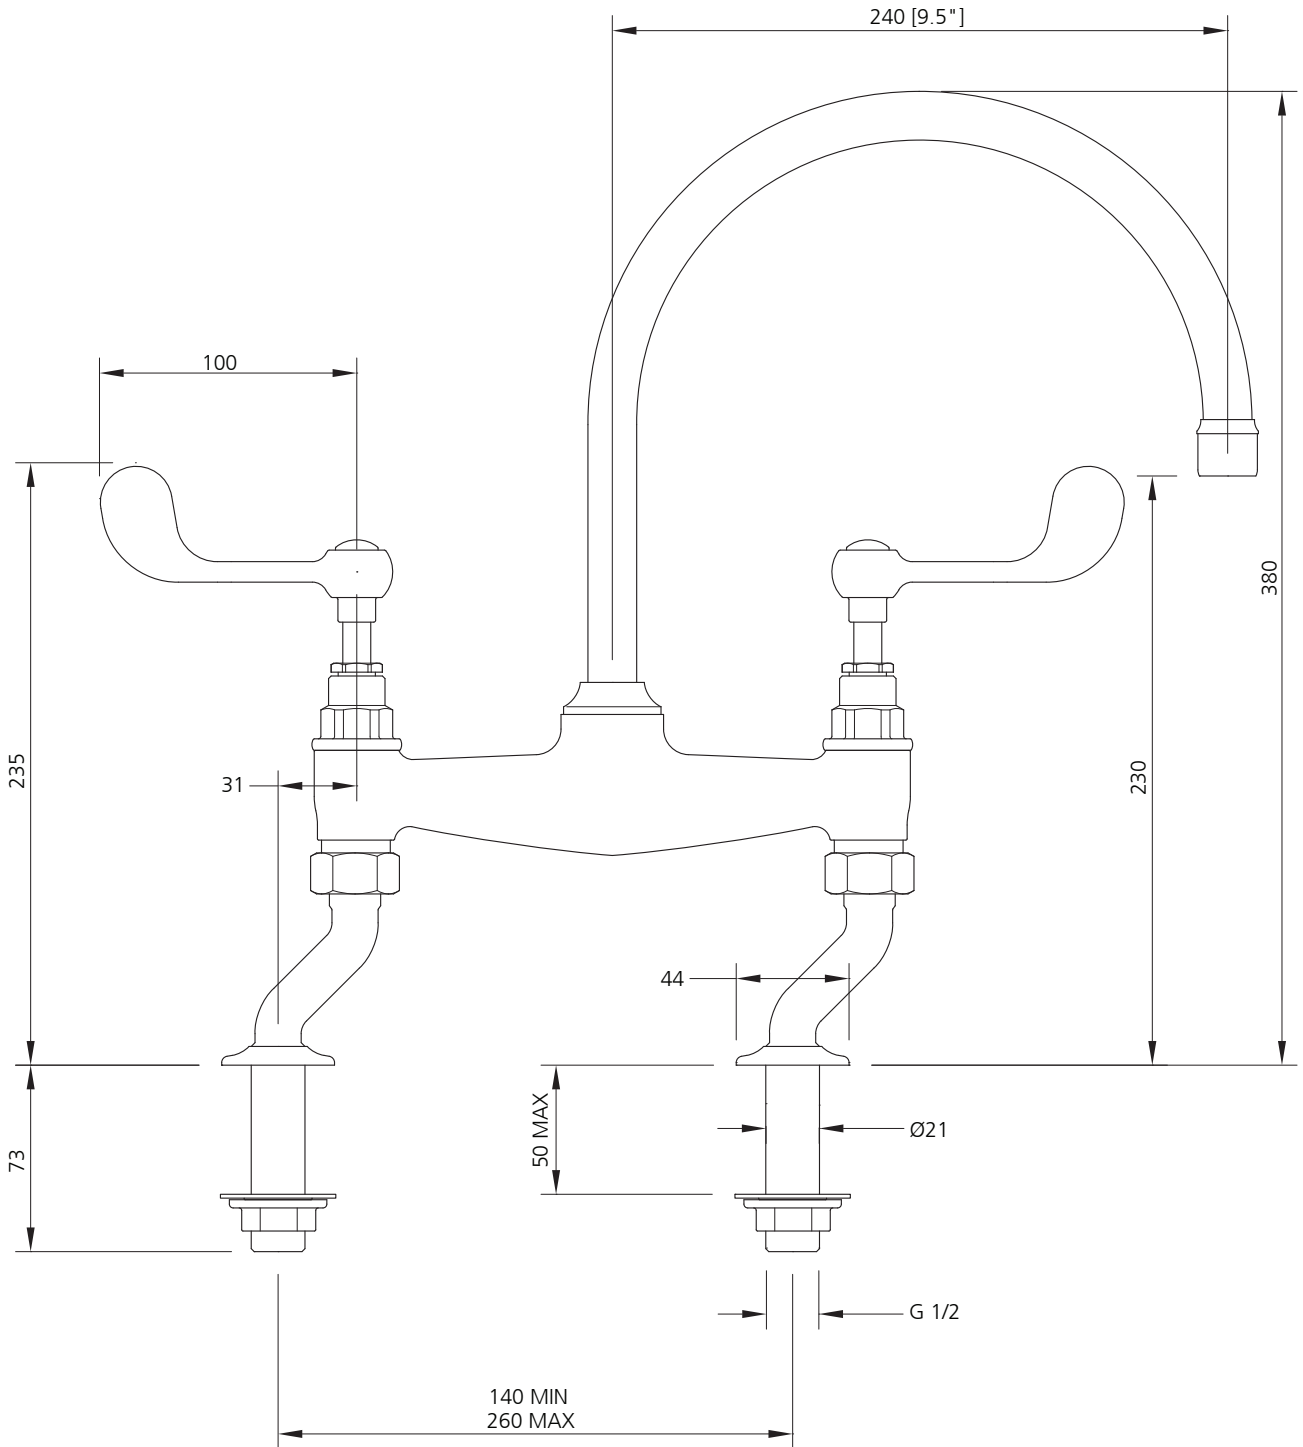

**LEFROY BROOKS**

IBROC HOUSE ESSEX ROAD  
HODDESDON HERTS EN11 0QS UK  
T: +44 (0)1992 708 316 F: +44 (0)1992 708 317

**CL-1517**

CONNAUGHT LEVER BRIDGE MIXER  
DECK MOUNTED

DIMENSIONAL DATA SHEET

DATE: 24 May 2010

ISSUE: 057 B

©COPYRIGHT 2010. CHRISTO LEFROY BROOKS. ALL RIGHTS RESERVED.

DIMENSIONS IN MILLIMETRES

WHILST EVERY EFFORT IS MADE TO ENSURE THE ACCURACY OF THESE DATA SHEETS THEY ARE SUBJECT TO CHANGE WITHOUT NOTICE AS PART OF THE COMPANY'S PRODUCT DEVELOPMENT PROCESS