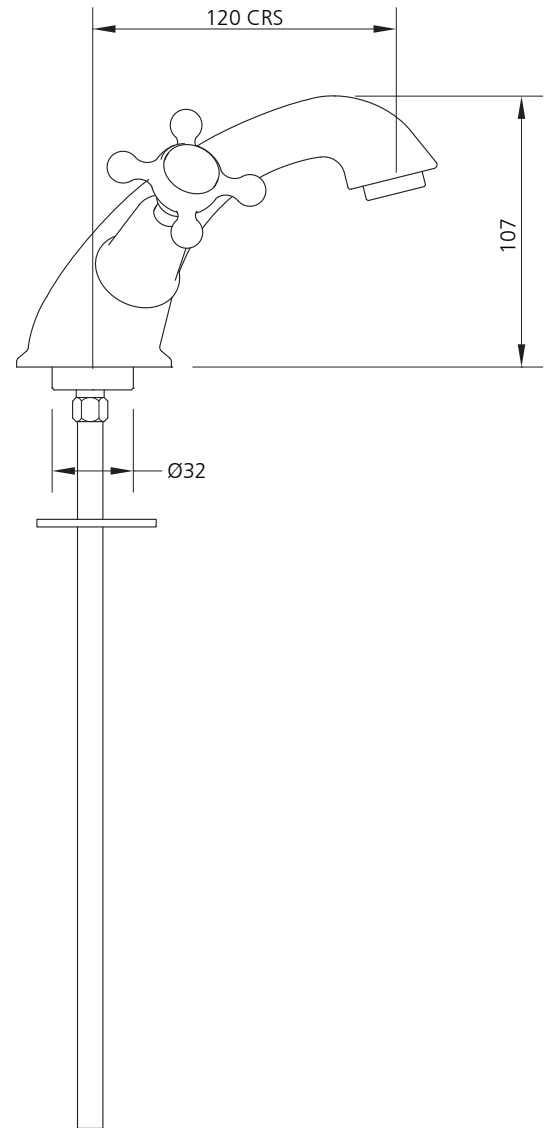

**LEFROY BROOKS**

IBROC HOUSE ESSEX ROAD  
HODDESDON HERTS EN11 0QS UK  
T: +44 (0)1992 708 316 F: +44 (0)1992 708 317

**CHS-1189**

CONNAUGHT BASIN MONOBLOC  
WITH STAY, CHAIN AND WASTE KIT

**DIMENSIONAL DATA SHEET**

DATE: 21 May 2010

ISSUE: 024

©COPYRIGHT 2010. CHRISTO LEFROY BROOKS. ALL RIGHTS RESERVED.

DIMENSIONS IN MILLIMETRES

WHILST EVERY EFFORT IS MADE TO ENSURE THE ACCURACY OF THESE DATA SHEETS THEY ARE SUBJECT TO CHANGE WITHOUT NOTICE AS PART OF THE COMPANY'S PRODUCT DEVELOPMENT PROCESS