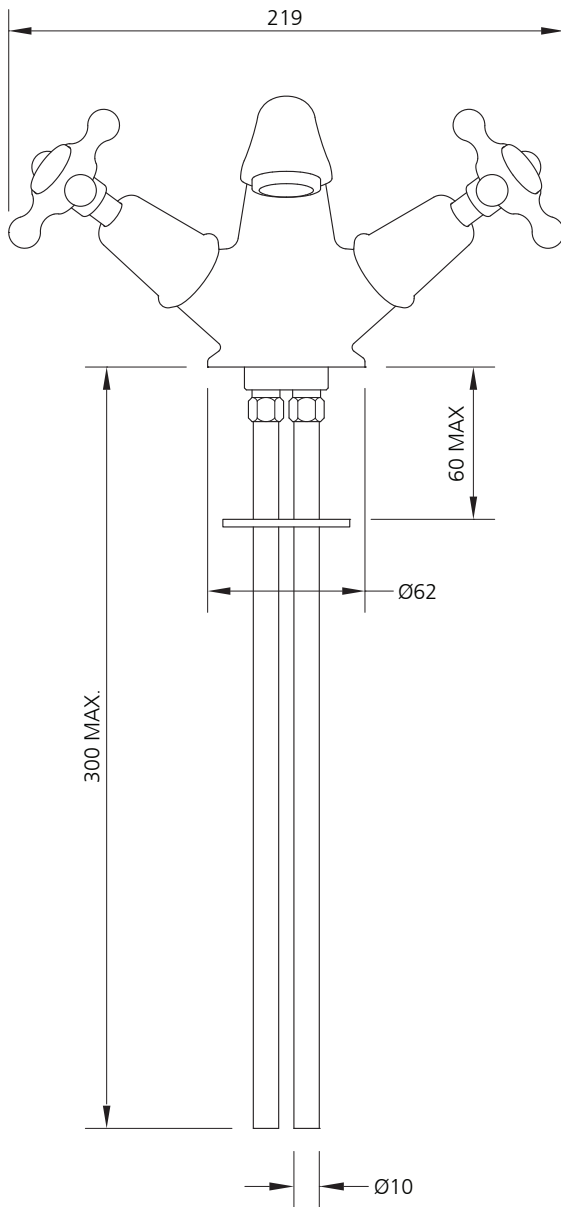

**LEFROY BROOKS**

IBROC HOUSE ESSEX ROAD  
HODDESDON HERTS EN11 0QS UK  
T: +44 (0)1992 708 316 F: +44 (0)1992 708 317

**CHS-1189**

CONNAUGHT BASIN MONOBLOC  
WITH STAY, CHAIN AND WASTE KIT

**DIMENSIONAL DATA SHEET**

DATE: 21 May 2010

ISSUE: 024

©COPYRIGHT 2010. CHRISTO LEFROY BROOKS. ALL RIGHTS RESERVED.

DIMENSIONS IN MILLIMETRES

WHILST EVERY EFFORT IS MADE TO ENSURE THE ACCURACY OF THESE DATA SHEETS THEY ARE SUBJECT TO CHANGE WITHOUT NOTICE AS PART OF THE COMPANY'S PRODUCT DEVELOPMENT PROCESS